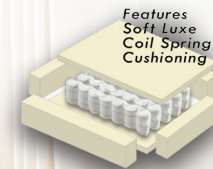

Choose Your Fabric

Features
Soft Luxe
Coil Spring
Cushioning