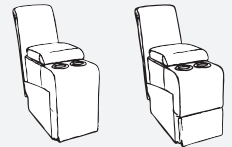

Armless Chair - M760RA / M760CA*
 Armless Manual Recliner - M760R4A / M760C4A*
 Armless Power Recliner - M760RP4A / M760CP4A*

Unit	Seat
H: 40"	H: 20"
W: 24"	W: 23"
D: 40"	D: 22"

Corner Wedge - M760RW / M760CW*

Unit	Seat
H: 40"	H: 20"
W: 62 1/2"	W: 43"
D: 38"	D: 24"

Console - MIRC / MICC*
 Console (Drawer) - MIRD / MICD*

Unit
H: 35"
W: 13"
D: 35 1/2"

Wedged Console - M2RC / M2CC*
 Wedged Console (Drawer) - M2RD / M2CD*

Unit
H: 35"
W: 20 1/2"
D: 35 1/2"

* Leather option

Scan with your smart device's camera to learn more!

The Bodie features a zipper in the upper and lower back for access to the premium cushioning fibers, allowing you to add more for a firmer comfort or take some out for a plusher feel.