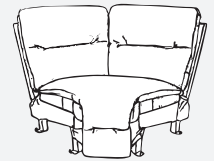

Corner Wedge - M760RW / M760CW*

Unit	Seat
H: 40"	H: 20"
W: 62 1/2"	W: 43"
D: 38"	D: 24"