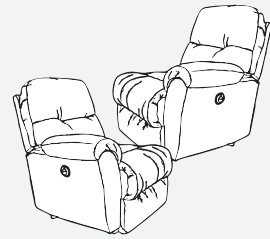

BODIE COLLECTION

MADE IN THE

USA*

*Made in the USA of domestic & globally sourced components.

Console Storage • Drink Holders • Drawer Storage

Also available in Leather!

Best
HOME FURNISHINGS

BODIE COLLECTION

Manual Recliner (Left Arm) - M760R4L / M760C4L*
 Power Recliner (Left Arm) - M760RP4L / M760CP4L*
 Manual Recliner (Right Arm) - M760R4R / M760C4R*
 Power Recliner (Right Arm) - M760RP4R / M760CP4R*

Unit	Seat
H: 40"	H: 20"
W: 32 1/2"	W: 21"
D: 40"	D: 22"

Unit
H: 35"
W: 20 1/2"
D: 35 1/2"

* Leather option

Scan with your smart device's camera to learn more!

The Bodie features a zipper in the upper and lower back for access to the premium cushioning fibers, allowing you to add more for a firmer comfort or take some out for a plusher feel.

Innovative seat cushion technology, called Performa Weave®, is cooler, more durable and comfortable than standard foam.

Outside recliners come with metallic pewter buttons with built-in USB charger.

Our patented bracketing system prevents the units from being shifted and separating apart.