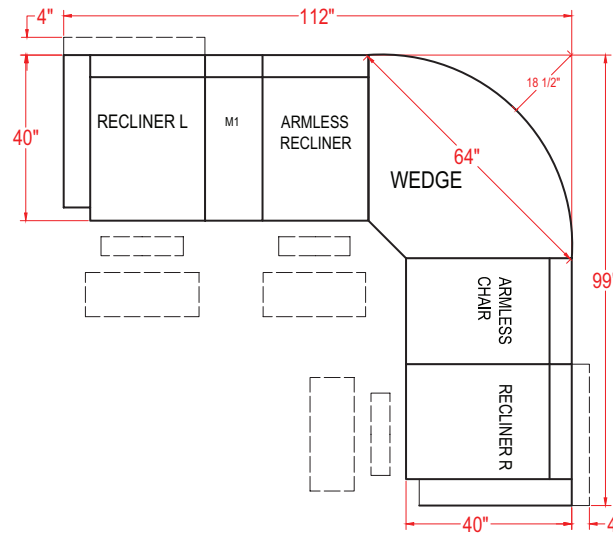

Manual Recliner (Left Arm) - M760R4L / M760C4L*
 Power Recliner (Left Arm) - M760RP4L / M760CP4L*
 Manual Recliner (Right Arm) - M760R4R / M760C4R*
 Power Recliner (Right Arm) - M760RP4R / M760CP4R*

Unit	Seat
H: 40"	H: 20"
W: 32 1/2"	W: 21"
D: 40"	D: 22"

Armless Chair - M760RA / M760CA*
 Armless Manual Recliner - M760R4A / M760C4A*
 Armless Power Recliner - M760RP4A / M760CP4A*

Unit	Seat
H: 40"	H: 20"
W: 24"	W: 23"
D: 40"	D: 22"

Corner Wedge - M760RW / M760CW*

Unit	Seat
H: 40"	H: 20"
W: 62 1/2"	W: 43"
D: 38"	D: 24"

Console - MIRC / MICC*
 Console (Drawer) - MIRD / MICD*

Unit
H: 35"
W: 13"
D: 35 1/2"

Wedged Console - M2RC / M2CC*
 Wedged Console (Drawer) - M2RD / M2CD*

Unit
H: 35"
W: 20 1/2"
D: 35 1/2"

* Leather option

Scan with your smart device's camera to learn more!

The Bodie features a zipper in the upper and lower back for access to the premium cushioning fibers, allowing you to add more for a firmer comfort or take some out for a plusher feel.