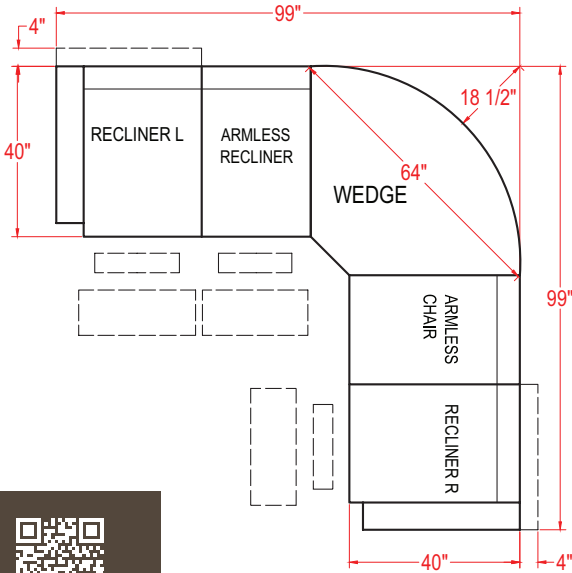

Manual Recliner (Left Arm) - M760R4L / M760C4L*
 Power Recliner (Left Arm) - M760RP4L / M760CP4L*
 Manual Recliner (Right Arm) - M760R4R / M760C4R*
 Power Recliner (Right Arm) - M760RP4R / M760CP4R*

Unit	Seat
H: 40"	H: 20"
W: 32 1/2"	W: 21"
D: 40"	D: 22"

Unit	Seat
H: 40"	H: 20"
W: 62 1/2"	W: 43"
D: 38"	D: 24"

Console - MIRC / MICC*
 Console (Drawer) - MIRD / MICD*

Unit
H: 35"
W: 13"
D: 35 1/2"

Wedged Console - M2RC / M2CC*
 Wedged Console (Drawer) - M2RD / M2CD*

Unit
H: 35"
W: 20 1/2"
D: 35 1/2"

* Leather option

Scan with your smart device's camera to learn more!

The Bodie features a zipper in the upper and lower back for access to the premium cushioning fibers, allowing you to add more for a firmer comfort or take some out for a plusher feel.

All measurements are approximate.