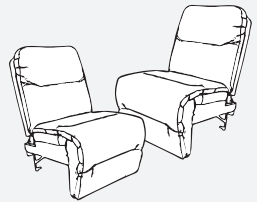

Manual Recliner (Left Arm) - M760R4L / M760C4L*
 Power Recliner (Left Arm) - M760RP4L / M760CP4L*
 Manual Recliner (Right Arm) - M760R4R / M760C4R*
 Power Recliner (Right Arm) - M760RP4R / M760CP4R*

Unit	Seat
H: 40"	H: 20"
W: 32 1/2"	W: 21"
D: 40"	D: 22"

Armless Chair - M760RA / M760CA*
 Armless Manual Recliner - M760R4A / M760C4A*
 Armless Power Recliner - M760RP4A / M760CP4A*

Unit	Seat
H: 40"	H: 20"
W: 24"	W: 23"
D: 40"	D: 22"

Corner Wedge - M760RW / M760CW*

Unit
H: 35"
W: 20 1/2"
D: 35 1/2"

* Leather option

Scan with your smart device's camera to learn more!

The Bodie features a zipper in the upper and lower back for access to the premium cushioning fibers, allowing you to add more for a firmer comfort or take some out for a plusher feel.

Innovative seat cushion technology, called Performa Weave®, is cooler, more durable and comfortable than standard foam.

Outside recliners come with metallic pewter buttons with built-in USB charger.

Our patented bracketing system prevents the units from being shifted and separating apart.