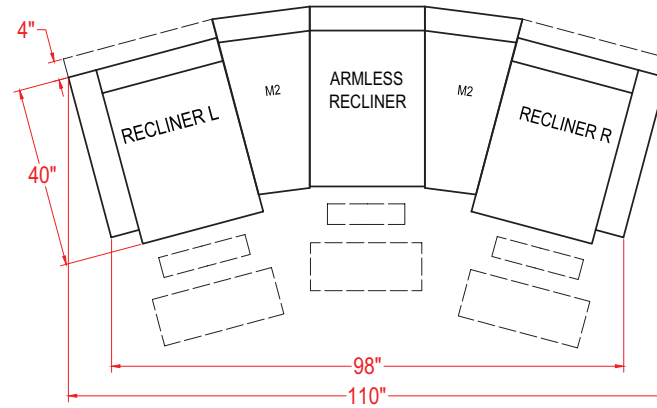

Manual Recliner (Left Arm) - M760R4L / M760C4L*
 Power Recliner (Left Arm) - M760RP4L / M760CP4L*
 Manual Recliner (Right Arm) - M760R4R / M760C4R*
 Power Recliner (Right Arm) - M760RP4R / M760CP4R*

Unit	Seat
H: 40"	H: 20"
W: 32 1/2"	W: 21"
D: 40"	D: 22"

Armless Chair - M760RA / M760CA*
 Armless Manual Recliner - M760R4A / M760C4A*
 Armless Power Recliner - M760RP4A / M760CP4A*

Unit	Seat
H: 40"	H: 20"
W: 24"	W: 23"
D: 40"	D: 22"

Corner Wedge - M760RW / M760CW*

Unit	Seat
H: 40"	H: 20"
W: 62 1/2"	W: 43"
D: 38"	D: 24"

Console - MIRC / MICC*
 Console (Drawer) - MIRD / MICD*

Unit
H: 35"
W: 13"
D: 35 1/2"

Wedged Console - M2RC / M2CC*
 Wedged Console (Drawer) - M2RD / M2CD*

Unit
H: 35"
W: 20 1/2"
D: 35 1/2"

* Leather option

Scan with your smart device's camera to learn more!

The Bodie features a zipper in the upper and lower back for access to the premium cushioning fibers, allowing you to add more for a firmer comfort or take some out for a plusher feel.