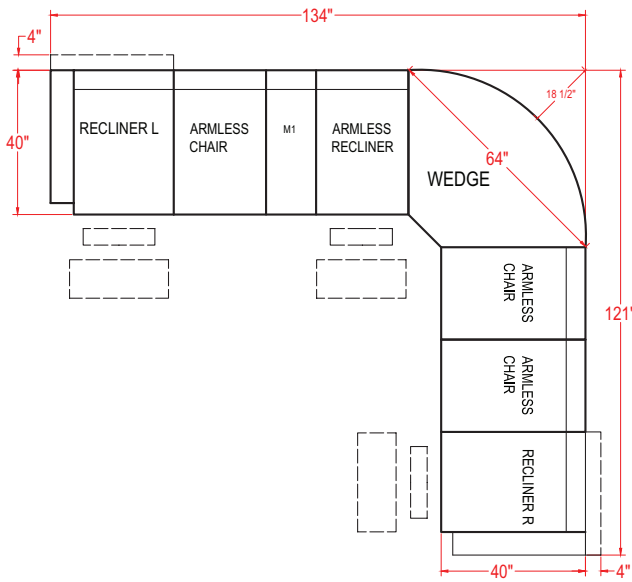

Manual Recliner (Left Arm) - M760R4L / M760C4L*
 Power Recliner (Left Arm) - M760RP4L / M760CP4L*
 Manual Recliner (Right Arm) - M760R4R / M760C4R*
 Power Recliner (Right Arm) - M760RP4R / M760CP4R*

Unit	Seat
H: 40"	H: 20"
W: 32 1/2"	W: 21"
D: 40"	D: 22"

Armless Chair - M760RA / M760CA*
 Armless Manual Recliner - M760R4A / M760C4A*
 Armless Power Recliner - M760RP4A / M760CP4A*

Unit	Seat
H: 40"	H: 20"
W: 24"	W: 23"
D: 40"	D: 22"

Corner Wedge - M760RW / M760CW*

Unit	Seat
H: 40"	H: 20"
W: 62 1/2"	W: 43"
D: 38"	D: 24"

Console - MIRC / MICC*
 Console (Drawer) - MIRD / MICD*

Unit
H: 35"
W: 13"
D: 35 1/2"

Wedged Console - M2RC / M2CC*
 Wedged Console (Drawer) - M2RD / M2CD*

Unit
H: 35"
W: 20 1/2"
D: 35 1/2"

* Leather option

Scan with your smart device's camera to learn more!

The Bodie features a zipper in the upper and lower back for access to the premium cushioning fibers, allowing you to add more for a firmer comfort or take some out for a plusher feel.