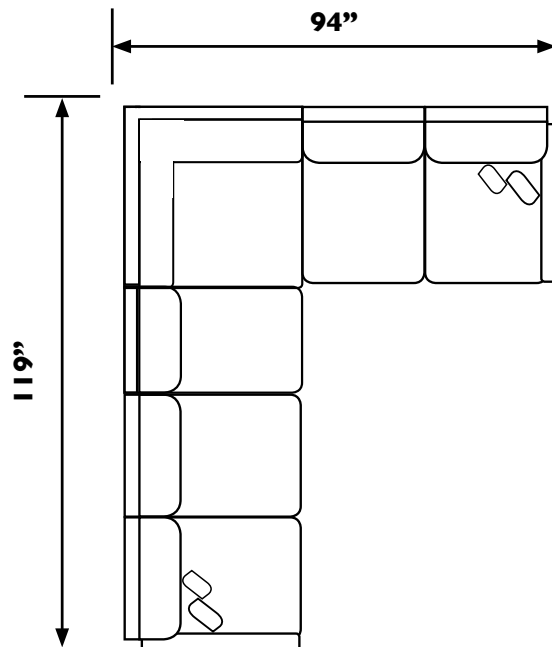

# CAVERRA SECTIONAL

**M51SL\_ - Sofa (Left Arm)\***  
**M51SR\_ - Sofa (Right Arm)\***

UNIT	SEAT
H: 36"	H: 20"
W: 94"	W: 70"
D: 41"	D: 23.5"

**M51LL\_ - Loveseat (Left Arm)\***  
**M51LR\_ - Loveseat (Right Arm)\***

UNIT	SEAT
H: 36"	H: 20"
W: 54"	W: 48"
D: 41"	D: 23.5"

**M51CL\_ - Chaise (Left Arm)\***  
**M51CR\_ - Chaise (Right Arm)\***

UNIT	SEAT
H: 36"	H: 20"
W: 31"	W: 24"
D: 66"	D: 47.5"

**M51AL\_ - Armless Loveseat**

UNIT	SEAT
H: 36"	H: 20"
W: 48"	W: 48"
D: 41"	D: 23.5"

**M51AC\_ - Armless Chair**

UNIT	SEAT
H: 36"	H: 20"
W: 24"	W: 24"
D: 41"	D: 23.5"

**M51IW\_ - Wedge**

UNIT	SEAT
H: 36"	H: 20"
W: 51"	W: 15.5 - 42.5"
D: 51"	D: 30.5"

Scan with your smart device's camera to learn more!

\*Comes with two pillows in choice of fabric, pillow 16

All measurements are approximate.