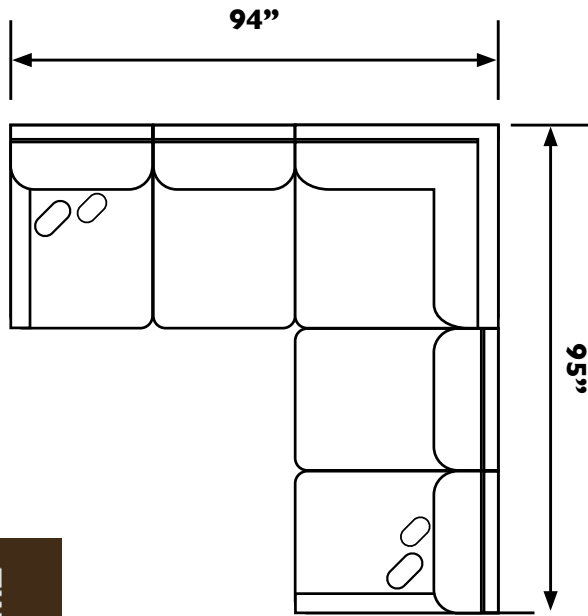

# CAVERRA SECTIONAL

**M51SL\_ - Sofa (Left Arm)\***  
**M51SR\_ - Sofa (Right Arm)\***

UNIT	SEAT
H: 36"	H: 20"
W: 94"	W: 70"
D: 41"	D: 23.5"

**M51LL\_ - Loveseat (Left Arm)\***  
**M51LR\_ - Loveseat (Right Arm)\***

UNIT	SEAT
H: 36"	H: 20"
W: 54"	W: 48"
D: 41"	D: 23.5"

**M51CL\_ - Chaise (Left Arm)\***  
**M51CR\_ - Chaise (Right Arm)\***

UNIT	SEAT
H: 36"	H: 20"
W: 31"	W: 24"
D: 66"	D: 47.5"

**M51AL\_ - Armless Loveseat**

UNIT	SEAT
H: 36"	H: 20"
W: 48"	W: 48"
D: 41"	D: 23.5"

**M51AC\_ - Armless Chair**

UNIT	SEAT
H: 36"	H: 20"
W: 24"	W: 24"
D: 41"	D: 23.5"

**M51IW\_ - Wedge**

UNIT	SEAT
H: 36"	H: 20"
W: 51"	W: 15.5 - 42.5"
D: 51"	D: 30.5"