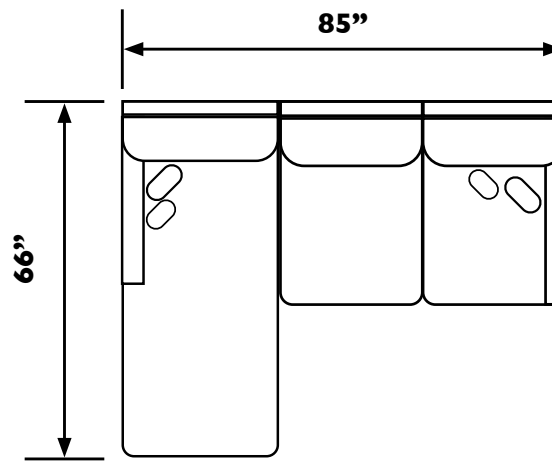

# CAVERRA SECTIONAL

**M51SL\_ - Sofa (Left Arm)\***  
**M51SR\_ - Sofa (Right Arm)\***

UNIT	SEAT
H: 36"	H: 20"
W: 94"	W: 70"
D: 41"	D: 23.5"

**M51LL\_ - Loveseat (Left Arm)\***  
**M51LR\_ - Loveseat (Right Arm)\***

UNIT	SEAT
H: 36"	H: 20"
W: 54"	W: 48"
D: 41"	D: 23.5"

**M51CL\_ - Chaise (Left Arm)\***  
**M51CR\_ - Chaise (Right Arm)\***

UNIT	SEAT
H: 36"	H: 20"
W: 31"	W: 24"
D: 66"	D: 47.5"

**M51AL\_ - Armless Loveseat**

UNIT	SEAT
H: 36"	H: 20"
W: 48"	W: 48"
D: 41"	D: 23.5"

**M51AC\_ - Armless Chair**

UNIT	SEAT
H: 36"	H: 20"
W: 24"	W: 24"
D: 41"	D: 23.5"

**M51IW\_ - Wedge**

UNIT	SEAT
H: 36"	H: 20"
W: 51"	W: 15.5 - 42.5"
D: 51"	D: 30.5"