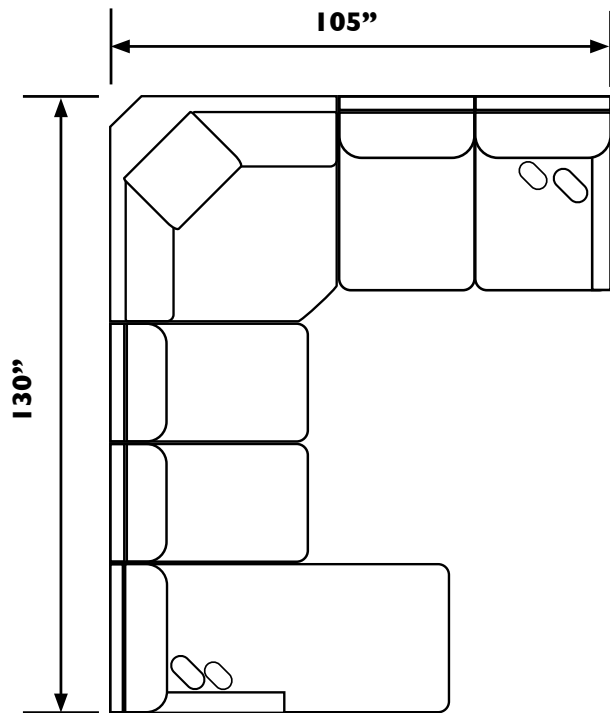

# CAVERRA SECTIONAL

**M51SL\_ - Sofa (Left Arm)\***  
**M51SR\_ - Sofa (Right Arm)\***

UNIT	SEAT
H: 36"	H: 20"
W: 94"	W: 70"
D: 41"	D: 23.5"

**M51LL\_ - Loveseat (Left Arm)\***  
**M51LR\_ - Loveseat (Right Arm)\***

UNIT	SEAT
H: 36"	H: 20"
W: 54"	W: 48"
D: 41"	D: 23.5"

**M51CL\_ - Chaise (Left Arm)\***  
**M51CR\_ - Chaise (Right Arm)\***

UNIT	SEAT
H: 36"	H: 20"
W: 31"	W: 24"
D: 66"	D: 47.5"

**M51AL\_ - Armless Loveseat**

UNIT	SEAT
H: 36"	H: 20"
W: 48"	W: 48"
D: 41"	D: 23.5"

**M51AC\_ - Armless Chair**

UNIT	SEAT
H: 36"	H: 20"
W: 24"	W: 24"
D: 41"	D: 23.5"

**M51IW\_ - Wedge**

UNIT	SEAT
H: 36"	H: 20"
W: 51"	W: 15.5 - 42.5"
D: 51"	D: 30.5"

Scan with your smart device's camera to learn more!

\*Comes with two pillows in choice of fabric, pillow 16

All measurements are approximate.