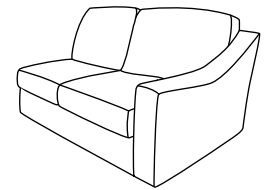

# CAVERRA SECTIONAL

**M51SL\_ - Sofa (Left Arm)\***  
**M51SR\_ - Sofa (Right Arm)\***

UNIT	SEAT
H: 36"	H: 20"
W: 94"	W: 70"
D: 41"	D: 23.5"

**M51LL\_ - Loveseat (Left Arm)\***  
**M51LR\_ - Loveseat (Right Arm)\***

UNIT	SEAT
H: 36"	H: 20"
W: 54"	W: 48"
D: 41"	D: 23.5"

**M51CL\_ - Chaise (Left Arm)\***  
**M51CR\_ - Chaise (Right Arm)\***

UNIT	SEAT
H: 36"	H: 20"
W: 31"	W: 24"
D: 66"	D: 47.5"

**M51AL\_ - Armless Loveseat**

UNIT	SEAT
H: 36"	H: 20"
W: 48"	W: 48"
D: 41"	D: 23.5"

**M51AC\_ - Armless Chair**

UNIT	SEAT
H: 36"	H: 20"
W: 24"	W: 24"
D: 41"	D: 23.5"

**M51IW\_ - Wedge**

UNIT	SEAT
H: 36"	H: 20"
W: 51"	W: 15.5 - 42.5"
D: 51"	D: 30.5"