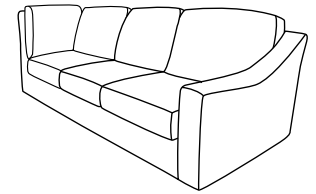

# CAVERRA SECTIONAL

**M51SL\_ - Sofa (Left Arm)\***  
**M51SR\_ - Sofa (Right Arm)\***

UNIT	SEAT
H: 36"	H: 20"
W: 94"	W: 70"
D: 41"	D: 23.5"

**M51LL\_ - Loveseat (Left Arm)\***  
**M51LR\_ - Loveseat (Right Arm)\***

UNIT	SEAT
H: 36"	H: 20"
W: 54"	W: 48"
D: 41"	D: 23.5"

**M51CL\_ - Chaise (Left Arm)\***  
**M51CR\_ - Chaise (Right Arm)\***

UNIT	SEAT
H: 36"	H: 20"
W: 31"	W: 24"
D: 66"	D: 47.5"

**M51AL\_ - Armless Loveseat**

UNIT	SEAT
H: 36"	H: 20"
W: 48"	W: 48"
D: 41"	D: 23.5"

**M51AC\_ - Armless Chair**

UNIT	SEAT
H: 36"	H: 20"
W: 24"	W: 24"
D: 41"	D: 23.5"

**M51IW\_ - Wedge**

UNIT	SEAT
H: 36"	H: 20"
W: 51"	W: 15.5 - 42.5"
D: 51"	D: 30.5"