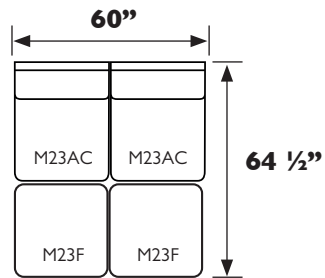

JELSEA SECTIONAL