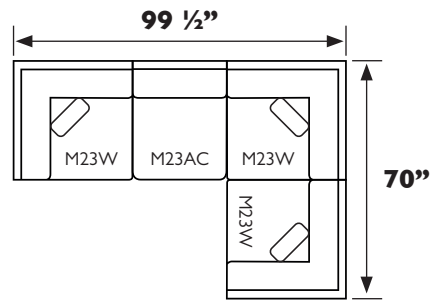

JELSEA SECTIONAL