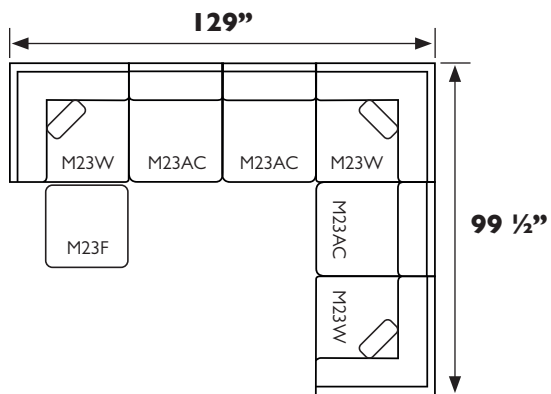

JELSEA SECTIONAL