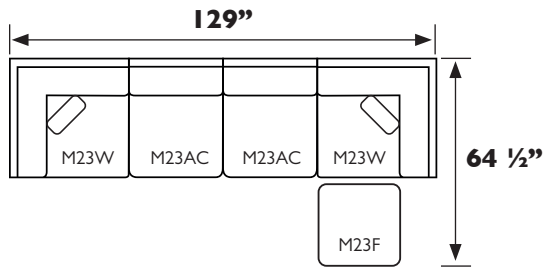

JELSEA SECTIONAL