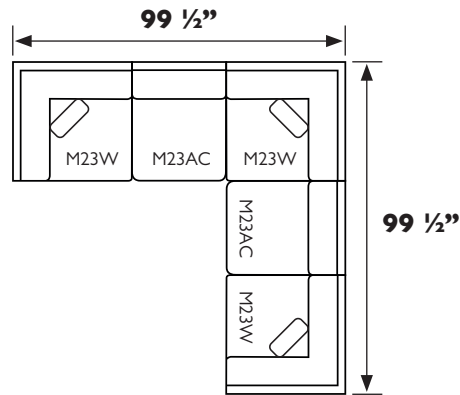

JELSEA SECTIONAL