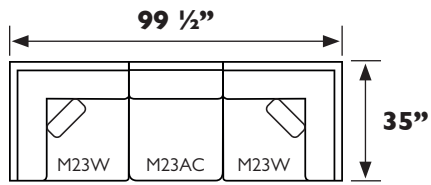

JELSEA SECTIONAL