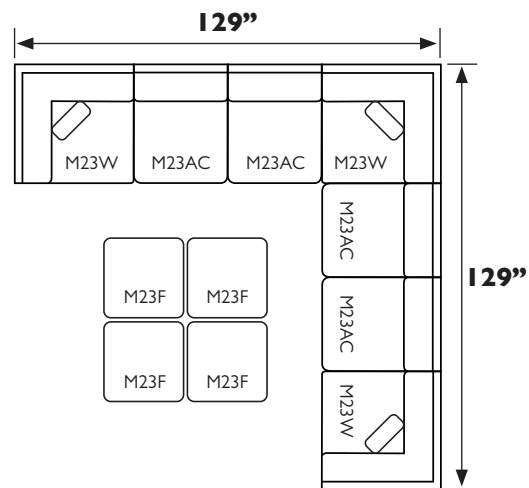

JELSEA SECTIONAL