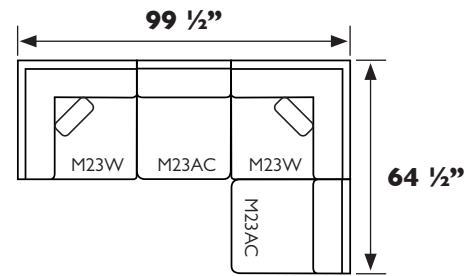

JELSEA SECTIONAL