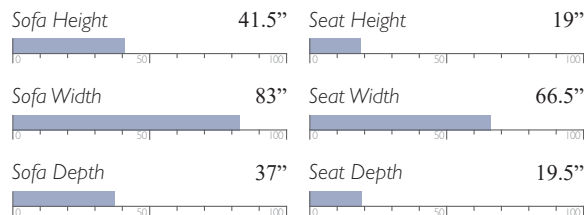

MEASUREMENTS: