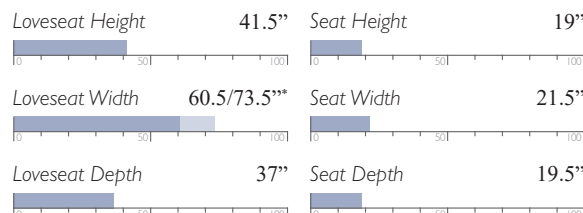

MEASUREMENTS:

LOVESEAT OPTIONS

Fabric	Leather
Manual Space Saver® L420RA4	Manual Space Saver® L420CA4
Manual Space Saver® w/ Console L420RC4	Manual Space Saver® w/ Console L420CC4
Manual Rocker w/ Console L420RC7	Manual Rocker w/ Console L420CC7
Power Space Saver® L420RP4	Power Space Saver® L420CP4
Power Space Saver® w/ Console L420RQ4	Power Space Saver® w/ Console L420CQ4
Power Space Saver® w/ Tilt Headrest L420RZ4	Power Space Saver® w/ Tilt Headrest L420CZ4
Power Space Saver® w/ Console & Tilt Headrest L420RY4	Power Space Saver® w/ Console & Tilt Headrest L420CY4
Power Rocker w/ Console L420RQ7	Power Rocker w/ Console L420CQ7
Power Rocker w/ Console & Tilt Headrest L420RY7	Power Rocker w/ Console & Tilt Headrest L420CY7

MEASUREMENTS:

*Console adds 13" to width measurement.

RECLINER OPTIONS

Fabric	Leather
Space Saver® 4N24	Space Saver® 4N24LU
Power Space Saver® 4NP24	Power Space Saver® 4NP24LU
Swivel Glider 4N25	Swivel Glider 4N25LU
Power Swivel Glider 4NP25	Power Swivel Glider 4NP25LU
Rocker 4N27	Rocker 4N27LU
Power Rocker 4NP27	Power Rocker 4NP27LU