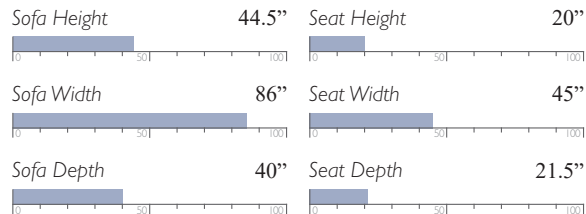

See reverse side for base options and dimensions.

KENLEY COLLECTION | S510, L510, 5N1_

SOFA OPTIONS

Manual Space Saver®
S510RA4

Power Space Saver®
S510RP4

Power Space Saver® w/ Tilt Headrest
S510RZ4

MEASUREMENTS: