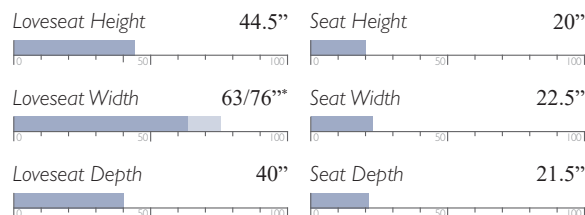

See reverse side for base options and dimensions.

KENLEY COLLECTION | S510, L510, 5N1_

SOFA OPTIONS

Manual Space Saver®
S510RA4

Power Space Saver®
S510RP4

Power Space Saver® w/ Tilt Headrest
S510RZ4

MEASUREMENTS:

LOVESEAT OPTIONS

Manual Space Saver®
L510RA4

Manual Space Saver® w/ Console
L510RC4

Manual Rocker w/ Console
L510RC7

Power Space Saver®
L510RP4

Power Space Saver® w/ Console
L510RQ4

Power Space Saver® w/ Tilt Headrest
L510RZ4

Power Space Saver® w/ Console & Tilt Headrest
L510RY4

Power Rocker w/ Console
L510RQ7

Power Rocker w/ Console & Tilt Headrest
L510RY7

MEASUREMENTS:

*Console adds 13" to width measurement.

RECLINER OPTIONS

Power Lift Recliner
5N11