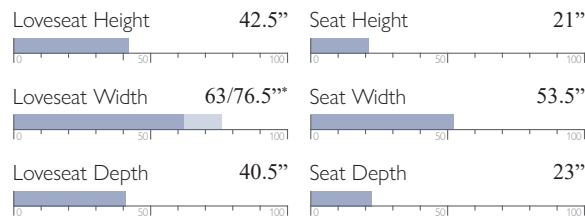

## MEASUREMENTS:

## LOVESEAT OPTIONS

Manual Space Saver®  
L655RA4

Manual Space Saver® w/ Console  
L655RC4

Manual Rocker w/ Console  
L655RC7

Power Space Saver®  
L655RP4

Power Space Saver® w/ Console  
L655RQ4

Power Space Saver® w/ Tilt Headrest  
L655RZ4

## MEASUREMENTS:

\*Console adds 13" to width measurement.