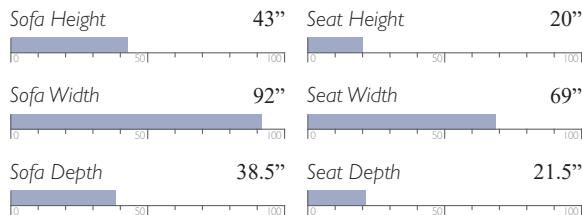

MEASUREMENTS: