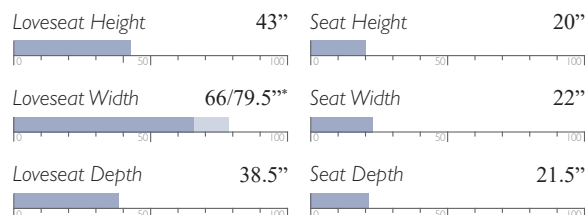

MEASUREMENTS: