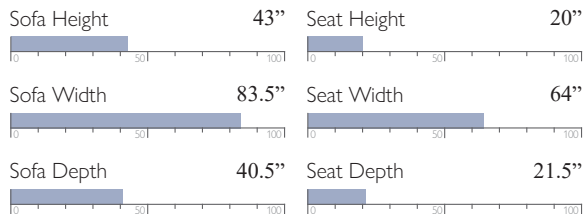

See reverse side for base options and dimensions.

OREN COLLECTION | S675, L675, 6N7_

SOFA OPTIONS

Manual Space Saver®
S675RA4

Power Space Saver®
S675RP4

Power Space Saver® w/ Tilt Headrest
S675RZ4

MEASUREMENTS: