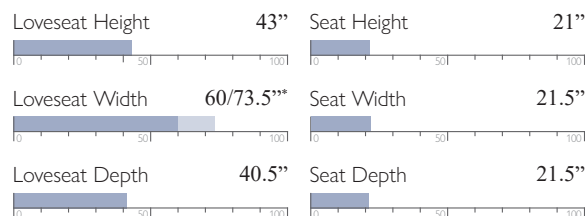

MEASUREMENTS: