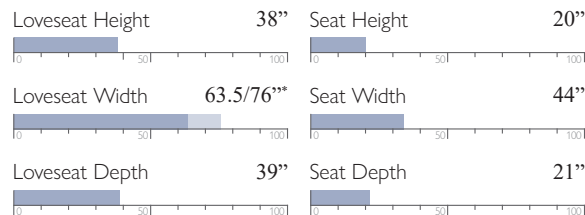

MEASUREMENTS:

LOVESEAT OPTIONS

Fabric	Leather
Manual Space Saver® L760RA4	Manual Space Saver® L760CA4
Manual Space Saver® w/ Console L760RC4	Manual Space Saver® w/ Console L760CC4
Manual Rocker w/ Console L760RC7	Manual Rocker w/ Console L760CC7
Power Space Saver® L760RP4	Power Space Saver® L760CP4
Power Space Saver® w/ Console L760RQ4	Power Space Saver® w/ Console L760CQ4
Power Rocker w/ Console L760RQ7	Power Rocker w/ Console L760CQ7

MEASUREMENTS:

*Console adds 13" to width measurement.

RECLINER OPTIONS

Fabric	Leather
Power Lift Recliner 8NW11	Power Lift Recliner 8NW11LU/LV
Space Saver® 8NW14	Space Saver® 8NW14LU/LV
Power Space Saver® 8NP14	Power Space Saver® 8NP14LU/LV
Swivel Glider 8NW15	Swivel Glider 8NW15LU/LV
Power Swivel Glider 8NP15	Power Swivel Glider 8NP15LU/LV
Rocker 8NW17	Rocker 8NW17LU/LV
Power Rocker 8NP17	Power Rocker 8NP17LU/LV

MEASUREMENTS: