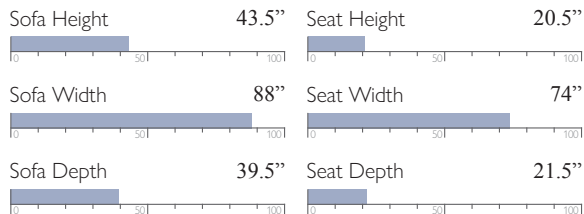

See reverse side for base options and dimensions.

*Made in the USA of domestic & globally sourced components.

MAVERLY COLLECTION | S910, L910, 9N1_

SOFA OPTIONS

Manual Space Saver®
S910RA4

Power Space Saver®
S910RP4

Power Space Saver® w/ Tilt Headrest
S910RZ4

MEASUREMENTS:

LOVESEAT OPTIONS

Manual Space Saver®
L910RA4

Manual Space Saver® w/ Console
L910RC4

Manual Rocker w/ Console
L910RC7

Power Space Saver®
L910RP4

Power Space Saver® w/ Console
L910RQ4