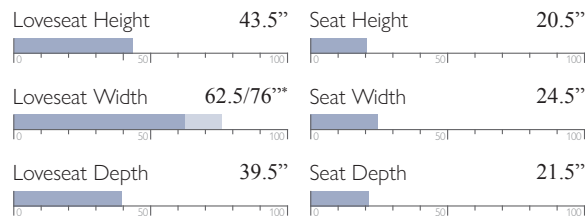

Power Space Saver® w/ Tilt Headrest
S910RZ4

MEASUREMENTS:

LOVESEAT OPTIONS

Manual Space Saver®
L910RA4

Manual Space Saver® w/ Console
L910RC4

Manual Rocker w/ Console
L910RC7

Power Space Saver®
L910RP4

Power Space Saver® w/ Console
L910RQ4

Power Space Saver® w/ Tilt Headrest
L910RZ4

Power Space Saver® w/ Console & Tilt Headrest
L910RY4

Power Rocker w/ Console
L910RQ7

Power Rocker w/ Console & Tilt Headrest
L910RY7

MEASUREMENTS:

*Console adds 13" to width measurement.

MEASUREMENTS: