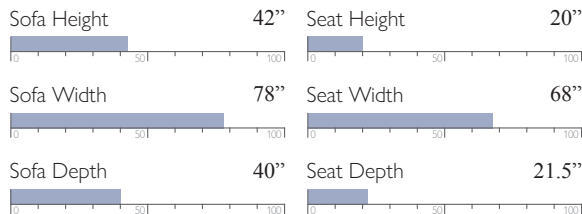

Power Space Saver® w/ Tilt Headrest
S930RZ4

MEASUREMENTS:

LOVESEAT OPTIONS

Manual Space Saver®
L930RA4

Manual Space Saver® w/ Console
L930RC4

Manual Rocker w/ Console
L930RC7

Power Space Saver®
L930RP4

Power Space Saver® w/ Console
L930RQ4