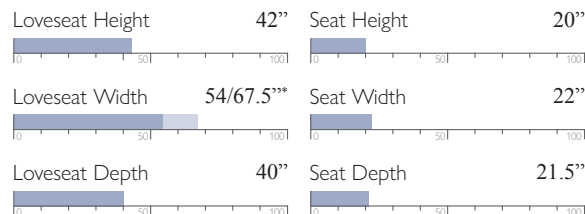

Power Space Saver® w/ Tilt Headrest
S930RZ4

MEASUREMENTS:

LOVESEAT OPTIONS

Manual Space Saver®
L930RA4

Manual Space Saver® w/ Console
L930RC4

Manual Rocker w/ Console
L930RC7

Power Space Saver®
L930RP4

Power Space Saver® w/ Console
L930RQ4

Power Space Saver® w/ Tilt Headrest
L930RZ4

Power Space Saver® w/ Console & Tilt Headrest
L930RY4

Power Rocker w/ Console
L930RQ7

Power Rocker w/ Console & Tilt Headrest
L930RY7

MEASUREMENTS:

*Console adds 13" to width measurement.