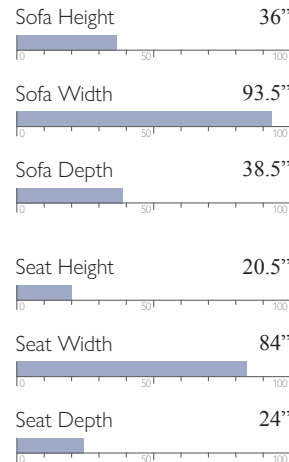

MEASUREMENTS:

FEATURES:

1. Custom Comfort provides zipper access to cushioning fiber in backs
2. Backs filled with proprietary cushioning fiber blend maximizes comfort & resiliency
3. Durable kiln-dried hardwood frame parts heavily reinforced with bolts, screws, glue, corner blocks and staples
4. No-sag seat springs with no-squeak spring clips
5. Seat cushions feature lush down-feather hybrid cloud-like comfort. Reversible on fabric version.

Made in the USA of domestic & globally sourced components.