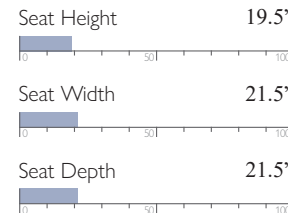

### MEASUREMENTS:

### MEASUREMENTS:

\*Console adds 13" to width measurement.