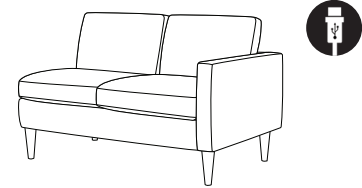

# TRAFTON SECTIONAL

M10CL\_ - Chaise (Left Arm)\*  
 M10CL\_LU - (Leather Match)  
 M10CR\_ - Chaise (Right Arm)\*  
 M10CR\_LU - (Leather Match)

UNIT	SEAT
H: 35 1/2" †	H: 21 1/2" †
W: 35"	W: 30"
D: 60 1/2"	D: 47"

M10LL\_ - Loveseat (Left Arm)\*  
 M10LL\_LU - (Leather Match)  
 M10LR\_ - Loveseat (Right Arm)\*  
 M10LR\_LU - (Leather Match)

UNIT	SEAT
H: 35 1/2" †	H: 21 1/2" †
W: 57"	W: 53 1/2"
D: 35 1/2"	D: 22 1/2"

M10AL\_ - Armless Loveseat  
 M10AL\_LU - (Leather Match)

UNIT	SEAT
H: 35 1/2" †	H: 21 1/2" †
W: 54"	W: 54"
D: 36"	D: 22 1/2"

M10AC\_ - Armless Chair  
 M10AC\_LU - (Leather Match)

UNIT	SEAT
H: 35 1/2" †	H: 21 1/2" †
W: 27"	W: 27"
D: 36"	D: 22 1/2"