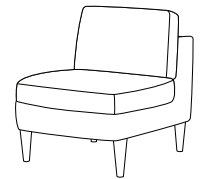

# TRAFTON SECTIONAL

M10CL\_ - Chaise (Left Arm)\*  
 M10CL\_LU - (Leather Match)  
 M10CR\_ - Chaise (Right Arm)\*  
 M10CR\_LU - (Leather Match)

UNIT	SEAT
H: 35 1/2" †	H: 21 1/2" †
W: 35"	W: 30"
D: 60 1/2"	D: 47"

M10LL\_ - Loveseat (Left Arm)\*  
 M10LL\_LU - (Leather Match)  
 M10LR\_ - Loveseat (Right Arm)\*  
 M10LR\_LU - (Leather Match)

UNIT	SEAT
H: 35 1/2" †	H: 21 1/2" †
W: 57"	W: 53 1/2"
D: 35 1/2"	D: 22 1/2"

M10AL\_ - Armless Loveseat  
 M10AL\_LU - (Leather Match)

UNIT	SEAT
H: 35 1/2" †	H: 21 1/2" †
W: 54"	W: 54"
D: 36"	D: 22 1/2"

M10AC\_ - Armless Chair  
 M10AC\_LU - (Leather Match)

UNIT	SEAT
H: 35 1/2" †	H: 21 1/2" †
W: 27"	W: 27"
D: 36"	D: 22 1/2"