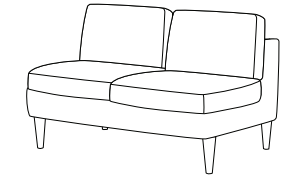

# TRAFTON SECTIONAL

M10CL\_ - Chaise (Left Arm)\*  
 M10CL\_LU - (Leather Match)  
 M10CR\_ - Chaise (Right Arm)\*  
 M10CR\_LU - (Leather Match)

UNIT	SEAT
H: 35 1/2" †	H: 21 1/2" †
W: 35"	W: 30"
D: 60 1/2"	D: 47"

M10LL\_ - Loveseat (Left Arm)\*  
 M10LL\_LU - (Leather Match)  
 M10LR\_ - Loveseat (Right Arm)\*  
 M10LR\_LU - (Leather Match)

UNIT	SEAT
H: 35 1/2" †	H: 21 1/2" †
W: 57"	W: 53 1/2"
D: 35 1/2"	D: 22 1/2"

M10AL\_ - Armless Loveseat  
 M10AL\_LU - (Leather Match)

UNIT	SEAT
H: 35 1/2" †	H: 21 1/2" †
W: 54"	W: 54"
D: 36"	D: 22 1/2"

M10AC\_ - Armless Chair  
 M10AC\_LU - (Leather Match)

UNIT	SEAT
H: 35 1/2" †	H: 21 1/2" †
W: 27"	W: 27"
D: 36"	D: 22 1/2"