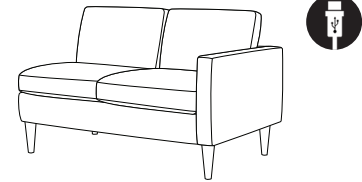

# TRAFTON SECTIONAL

M10CL\_ - Chaise (Left Arm)\*  
 M10CL\_LU - (Leather Match)  
 M10CR\_ - Chaise (Right Arm)\*  
 M10CR\_LU - (Leather Match)

UNIT	SEAT
H: 35 1/2" †	H: 21 1/2" †
W: 35"	W: 30"
D: 60 1/2"	D: 47"

M10LL\_ - Loveseat (Left Arm)\*  
 M10LL\_LU - (Leather Match)  
 M10LR\_ - Loveseat (Right Arm)\*  
 M10LR\_LU - (Leather Match)

UNIT	SEAT
H: 35 1/2" †	H: 21 1/2" †
W: 57"	W: 53 1/2"
D: 35 1/2"	D: 22 1/2"

M10AL\_ - Armless Loveseat  
 M10AL\_LU - (Leather Match)

UNIT	SEAT
H: 35 1/2" †	H: 21 1/2" †
W: 54"	W: 54"
D: 36"	D: 22 1/2"

M10AC\_ - Armless Chair  
 M10AC\_LU - (Leather Match)

UNIT	SEAT
H: 35 1/2" †	H: 21 1/2" †
W: 27"	W: 27"
D: 36"	D: 22 1/2"