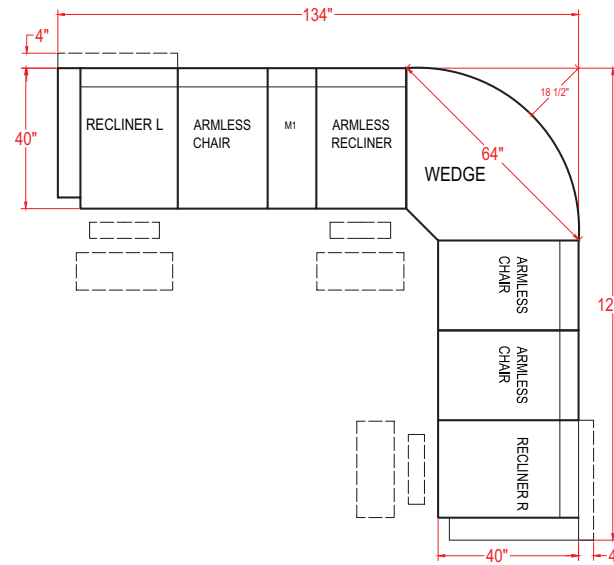

UNITY SECTIONAL

Smooth clean lines in the seat and arms while double shirred lines in the pillow backs define this reclining sectional. The chaise lounge features our exclusive Performa Weave® cushioning matrix for a cooler, more durable seating experience. With over 700 fabric and leather options and nine pieces to configure your space, options are seemingly never-ending.

Scan with your smart device's camera to learn more!

The Unity features a zipper in the upper and lower back for access to the premium cushioning fibers, allowing you to add more for a firmer comfort or take some out for a plusher feel.

Innovative seat cushion technology, called Performa Weave®, is cooler, more durable and comfortable than standard foam.

Outside recliners come with metallic pewter buttons with built-in USB charger.

Our patented bracketing system prevents the units from being shifted and separating apart.

All measurements are approximate.

- Recliner (Left Arm) - M730R4L / M730C4L*
- Power Recliner (Left Arm) - M730RP4L / M730CP4L*
- Recliner (Right Arm) - M730R4R / M730C4R*
- Power Recliner (Right Arm) - M730RP4R / M730CP4R*

UNIT	SEAT
H: 40 1/2"	H: 19"
W: 32 1/2"	W: 22"
D: 38"	D: 22"

- Armless Chair - M730RA / M730CA*
- Armless Recliner - M730R4A / M730C4A*
- Power Armless Recliner - M730RP4A / M730CP4A*

UNIT	SEAT
H: 40 1/2"	H: 19"
W: 24"	W: 23"
D: 38"	D: 22"

- Corner Wedge - M730RW / M730CW*

UNIT	SEAT
H: 40 1/2"	H: 19"
W: 62 1/2"	W: 23"
D: 38"	D: 22"

- Straight Console - M1RC / M1CC*
- Straight Console w/ Drawer - M1RD / M1CD*

UNIT
H: 35"
W: 13 1/2"
D: 35 1/2"

- Wedged Console - M2RC / M2CC*
- Wedged Console w/ Drawer - M2RD / M2CD*

UNIT
H: 35"
W: 20 1/2"
D: 35 1/2"

* Leather option