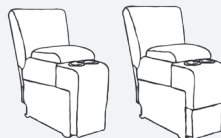

UNIT	SEAT
H: 40 1/2"	H: 19"
W: 32 1/2"	W: 22"
D: 38"	D: 22"

- Armless Chair - M730RA / M730CA\*
- Armless Recliner - M730R4A / M730C4A\*
- Power Armless Recliner - M730RP4A / M730CP4A\*

UNIT	SEAT
H: 40 1/2"	H: 19"
W: 24"	W: 23"
D: 38"	D: 22"

- Corner Wedge - M730RW / M730CW\*

UNIT	SEAT
H: 40 1/2"	H: 19"
W: 62 1/2"	W: 23"
D: 38"	D: 22"

- Straight Console - M1RC / M1CC\*
- Straight Console w/ Drawer - M1RD / M1CD\*

UNIT
H: 35"
W: 13 1/2"
D: 35 1/2"

- Wedged Console - M2RC / M2CC\*
- Wedged Console w/ Drawer - M2RD / M2CD\*

UNIT
H: 35"
W: 20 1/2"
D: 35 1/2"

\* Leather option