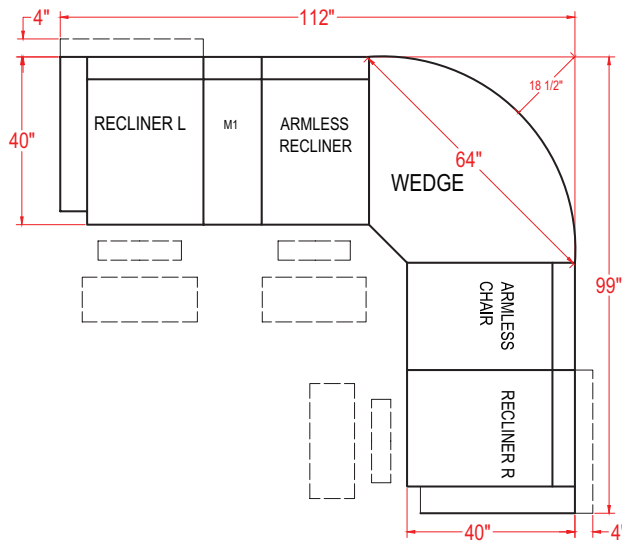

UNITY SECTIONAL

Smooth clean lines in the seat and arms while double shirred lines in the pillow backs define this reclining sectional. The chaise lounge features our exclusive Performa Weave® cushioning matrix for a cooler, more durable seating experience. With over 700 fabric and leather options and nine pieces to configure your space, options are seemingly never-ending.

Scan with your smart device's camera to learn more!

The Unity features a zipper in the upper and lower back for access to the premium cushioning fibers, allowing you to add more for a firmer comfort or take some out for a plusher feel.

Innovative seat cushion technology, called Performa Weave®, is cooler, more durable and comfortable than standard foam.

Outside recliners come with metallic pewter buttons with built-in USB charger.

Our patented bracketing system prevents the units from being shifted and separating apart.

All measurements are approximate.

- Recliner (Left Arm) - M730R4L / M730C4L*
- Power Recliner (Left Arm) - M730RP4L / M730CP4L*
- Recliner (Right Arm) - M730R4R / M730C4R*
- Power Recliner (Right Arm) - M730RP4R / M730CP4R*

UNIT	SEAT
H: 40 1/2"	H: 19"
W: 32 1/2"	W: 22"
D: 38"	D: 22"

- Armless Chair - M730RA / M730CA*
- Armless Recliner - M730R4A / M730C4A*
- Power Armless Recliner - M730RP4A / M730CP4A*

UNIT	SEAT
H: 40 1/2"	H: 19"
W: 24"	W: 23"
D: 38"	D: 22"

- Corner Wedge - M730RW / M730CW*

UNIT	SEAT
H: 40 1/2"	H: 19"
W: 62 1/2"	W: 23"
D: 38"	D: 22"

- Straight Console - M1RC / M1CC*
- Straight Console w/ Drawer - M1RD / M1CD*

UNIT
H: 35"
W: 13 1/2"
D: 35 1/2"

- Wedged Console - M2RC / M2CC*
- Wedged Console w/ Drawer - M2RD / M2CD*

UNIT
H: 35"
W: 20 1/2"
D: 35 1/2"

* Leather option