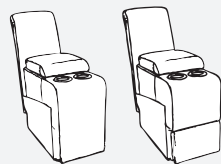

UNIT	SEAT
H: 40 1/2"	H: 19"
W: 32 1/2"	W: 22"
D: 38"	D: 22"

- Armless Chair - M730RA / M730CA\*
- Armless Recliner - M730R4A / M730C4A\*
- Power Armless Recliner - M730RP4A / M730CP4A\*

UNIT	SEAT
H: 40 1/2"	H: 19"
W: 24"	W: 23"
D: 38"	D: 22"

- Corner Wedge - M730RW / M730CW\*

UNIT	SEAT
H: 40 1/2"	H: 19"
W: 62 1/2"	W: 23"
D: 38"	D: 22"

- Straight Console - M1RC / M1CC\*
- Straight Console w/ Drawer - M1RD / M1CD\*

UNIT
H: 35"
W: 13 1/2"
D: 35 1/2"

- Wedged Console - M2RC / M2CC\*
- Wedged Console w/ Drawer - M2RD / M2CD\*

UNIT
H: 35"
W: 20 1/2"
D: 35 1/2"

\* Leather option