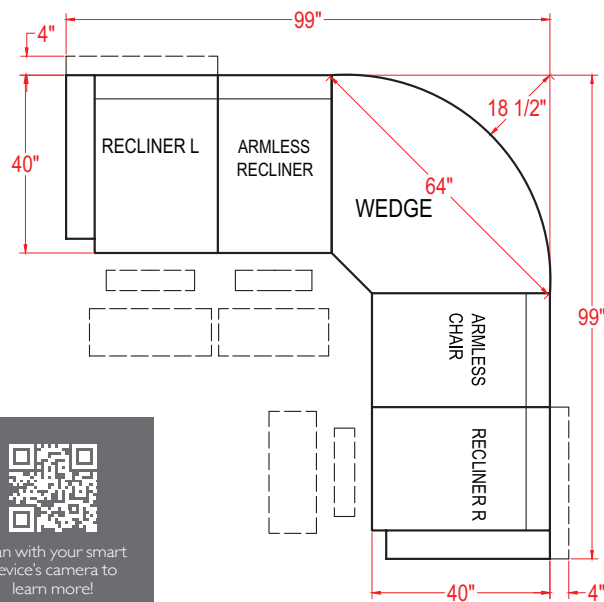

UNITY SECTIONAL

Smooth clean lines in the seat and arms while double shirred lines in the pillow backs define this reclining sectional. The chaise lounge features our exclusive Performa Weave® cushioning matrix for a cooler, more durable seating experience. With over 700 fabric and leather options and nine pieces to configure your space, options are seemingly never-ending.

Scan with your smart device's camera to learn more!

The Unity features a zipper in the upper and lower back for access to the premium cushioning fibers, allowing you to add more for a firmer comfort or take some out for a plusher feel.

Innovative seat cushion technology, called Performa Weave®, is cooler, more durable and comfortable than standard foam.

Outside recliners come with metallic pewter buttons with built-in USB charger.

Our patented bracketing system prevents the units from being shifted and separating apart.

All measurements are approximate.

- Recliner (Left Arm) - M730R4L / M730C4L*
- Power Recliner (Left Arm) - M730RP4L / M730CP4L*
- Recliner (Right Arm) - M730R4R / M730C4R*
- Power Recliner (Right Arm) - M730RP4R / M730CP4R*

UNIT	SEAT
H: 40 1/2"	H: 19"
W: 32 1/2"	W: 22"
D: 38"	D: 22"

- Armless Chair - M730RA / M730CA*
- Armless Recliner - M730R4A / M730C4A*
- Power Armless Recliner - M730RP4A / M730CP4A*

UNIT	SEAT
H: 40 1/2"	H: 19"
W: 24"	W: 23"
D: 38"	D: 22"

- Corner Wedge - M730RW / M730CW*

UNIT	SEAT
H: 40 1/2"	H: 19"
W: 62 1/2"	W: 23"
D: 38"	D: 22"

- Straight Console - M1RC / M1CC*
- Straight Console w/ Drawer - M1RD / M1CD*

UNIT
H: 35"
W: 13 1/2"
D: 35 1/2"

- Wedged Console - M2RC / M2CC*
- Wedged Console w/ Drawer - M2RD / M2CD*

UNIT
H: 35"
W: 20 1/2"
D: 35 1/2"

* Leather option