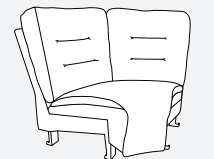

Scan with your smart device's camera to learn more!

The Unity features a zipper in the upper and lower back for access to the premium cushioning fibers, allowing you to add more for a firmer comfort or take some out for a plusher feel.

Innovative seat cushion technology, called Performa Weave®, is cooler, more durable and comfortable than standard foam.

Outside recliners come with metallic pewter buttons with built-in USB charger.

Our patented bracketing system prevents the units from being shifted and separating apart.

UNIT	SEAT
H: 40 1/2"	H: 19"
W: 32 1/2"	W: 22"
D: 38"	D: 22"

- Armless Chair - M730RA / M730CA\*
- Armless Recliner - M730R4A / M730C4A\*
- Power Armless Recliner - M730RP4A / M730CP4A\*

UNIT	SEAT
H: 40 1/2"	H: 19"
W: 24"	W: 23"
D: 38"	D: 22"

- Corner Wedge - M730RW / M730CW\*

UNIT	SEAT
H: 40 1/2"	H: 19"
W: 62 1/2"	W: 23"
D: 38"	D: 22"

- Straight Console - M1RC / M1CC\*
- Straight Console w/ Drawer - M1RD / M1CD\*

UNIT
H: 35"
W: 13 1/2"
D: 35 1/2"