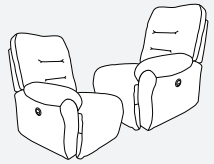

UNITY SECTIONAL

Smooth clean lines in the seat and arms while double shirred lines in the pillow backs define this reclining sectional. The chaise lounge features our exclusive Performa Weave® cushioning matrix for a cooler, more durable seating experience. With over 700 fabric and leather options and nine pieces to configure your space, options are seemingly never-ending.

Scan with your smart device's camera to learn more!

The Unity features a zipper in the upper and lower back for access to the premium cushioning fibers, allowing you to add more for a firmer comfort or take some out for a plusher feel.

Innovative seat cushion technology, called Performa Weave®, is cooler, more durable and comfortable than standard foam.

Outside recliners come with metallic pewter buttons with built-in USB charger.

Our patented bracketing system prevents the units from being shifted and separating apart.

All measurements are approximate.

- Recliner (Left Arm) - M730R4L / M730C4L*
- Power Recliner (Left Arm) - M730RP4L / M730CP4L*
- Recliner (Right Arm) - M730R4R / M730C4R*
- Power Recliner (Right Arm) - M730RP4R / M730CP4R*

UNIT	SEAT
H: 40 1/2"	H: 19"
W: 32 1/2"	W: 22"
D: 38"	D: 22"

- Armless Chair - M730RA / M730CA*
- Armless Recliner - M730R4A / M730C4A*
- Power Armless Recliner - M730RP4A / M730CP4A*

UNIT	SEAT
H: 40 1/2"	H: 19"
W: 24"	W: 23"
D: 38"	D: 22"

- Corner Wedge - M730RW / M730CW*

UNIT	SEAT
H: 40 1/2"	H: 19"
W: 62 1/2"	W: 23"
D: 38"	D: 22"

- Straight Console - M1RC / M1CC*
- Straight Console w/ Drawer - M1RD / M1CD*

UNIT
H: 35"
W: 13 1/2"
D: 35 1/2"

- Wedged Console - M2RC / M2CC*
- Wedged Console w/ Drawer - M2RD / M2CD*

UNIT
H: 35"
W: 20 1/2"
D: 35 1/2"

* Leather option