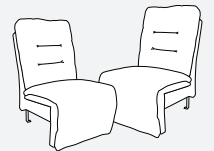

Scan with your smart device's camera to learn more!

The Unity features a zipper in the upper and lower back for access to the premium cushioning fibers, allowing you to add more for a firmer comfort or take some out for a plusher feel.

Innovative seat cushion technology, called Performa Weave®, is cooler, more durable and comfortable than standard foam.

Outside recliners come with metallic pewter buttons with built-in USB charger.

Our patented bracketing system prevents the units from being shifted and separating apart.

All measurements are approximate.

- Recliner (Left Arm) - M730R4L / M730C4L\*
- Power Recliner (Left Arm) - M730RP4L / M730CP4L\*
- Recliner (Right Arm) - M730R4R / M730C4R\*
- Power Recliner (Right Arm) - M730RP4R / M730CP4R\*

UNIT	SEAT
H: 40 1/2"	H: 19"
W: 32 1/2"	W: 22"
D: 38"	D: 22"

- Armless Chair - M730RA / M730CA\*
- Armless Recliner - M730R4A / M730C4A\*
- Power Armless Recliner - M730RP4A / M730CP4A\*

UNIT	SEAT
H: 40 1/2"	H: 19"
W: 24"	W: 23"
D: 38"	D: 22"