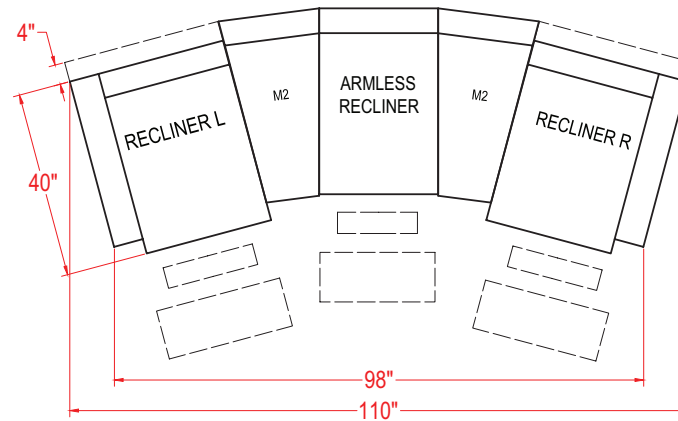

UNITY SECTIONAL

Smooth clean lines in the seat and arms while double shirred lines in the pillow backs define this reclining sectional. The chaise lounge features our exclusive Performa Weave® cushioning matrix for a cooler, more durable seating experience. With over 700 fabric and leather options and nine pieces to configure your space, options are seemingly never-ending.

Scan with your smart device's camera to learn more!

The Unity features a zipper in the upper and lower back for access to the premium cushioning fibers, allowing you to add more for a firmer comfort or take some out for a plusher feel.

Innovative seat cushion technology, called Performa Weave®, is cooler, more durable and comfortable than standard foam.

Outside recliners come with metallic pewter buttons with built-in USB charger.

Our patented bracketing system prevents the units from being shifted and separating apart.

All measurements are approximate.

- Recliner (Left Arm) - M730R4L / M730C4L*
- Power Recliner (Left Arm) - M730RP4L / M730CP4L*
- Recliner (Right Arm) - M730R4R / M730C4R*
- Power Recliner (Right Arm) - M730RP4R / M730CP4R*

UNIT	SEAT
H: 40 1/2"	H: 19"
W: 32 1/2"	W: 22"
D: 38"	D: 22"

- Armless Chair - M730RA / M730CA*
- Armless Recliner - M730R4A / M730C4A*
- Power Armless Recliner - M730RP4A / M730CP4A*

UNIT	SEAT
H: 40 1/2"	H: 19"
W: 24"	W: 23"
D: 38"	D: 22"

- Corner Wedge - M730RW / M730CW*

UNIT	SEAT
H: 40 1/2"	H: 19"
W: 62 1/2"	W: 23"
D: 38"	D: 22"

- Straight Console - M1RC / M1CC*
- Straight Console w/ Drawer - M1RD / M1CD*

UNIT
H: 35"
W: 13 1/2"
D: 35 1/2"

- Wedged Console - M2RC / M2CC*
- Wedged Console w/ Drawer - M2RD / M2CD*

UNIT
H: 35"
W: 20 1/2"
D: 35 1/2"

* Leather option