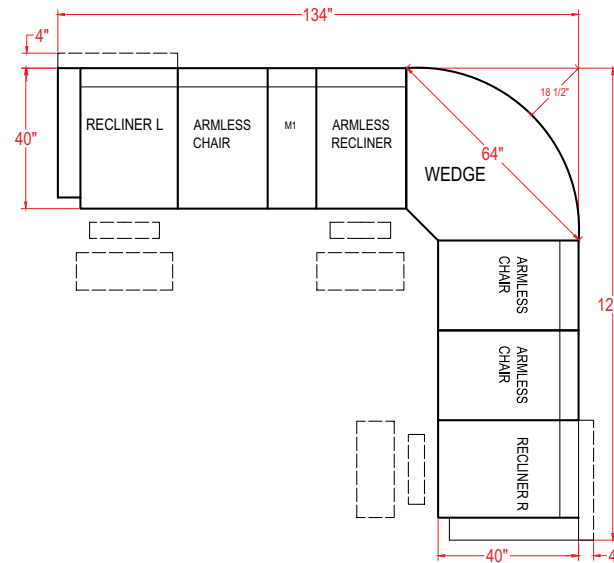

UNITY SECTIONAL

Smooth clean lines in the seat and arms while double shirred lines in the pillow backs define this reclining sectional. The chaise lounge features our exclusive Performa Weave® cushioning matrix for a cooler, more durable seating experience. With over 700 fabric and leather options and nine pieces to configure your space, options are seemingly never-ending.

Scan with your smart device's camera to learn more!

The Unity features a zipper in the upper and lower back for access to the premium cushioning fibers, allowing you to add more for a firmer comfort or take some out for a plusher feel.

Innovative seat cushion technology, called Performa Weave®, is cooler, more durable and comfortable than standard foam.

Outside recliners come with metallic pewter buttons with built-in USB charger.

Our patented bracketing system prevents the units from being shifted and separating apart.

All measurements are approximate.

- Recliner (Left Arm) - M730R4L / M730C4L*
- Power Recliner (Left Arm) - M730RP4L / M730CP4L*
- Recliner (Right Arm) - M730R4R / M730C4R*
- Power Recliner (Right Arm) - M730RP4R / M730CP4R*

UNIT	SEAT
H: 40 1/2"	H: 19"
W: 32 1/2"	W: 22"
D: 38"	D: 22"

- Armless Chair - M730RA / M730CA*
- Armless Recliner - M730R4A / M730C4A*
- Power Armless Recliner - M730RP4A / M730CP4A*

UNIT	SEAT
H: 40 1/2"	H: 19"
W: 24"	W: 23"
D: 38"	D: 22"

- Corner Wedge - M730RW / M730CW*

UNIT	SEAT
H: 40 1/2"	H: 19"
W: 62 1/2"	W: 23"
D: 38"	D: 22"

- Straight Console - M1RC / M1CC*

UNIT
H: 35"
W: 13 1/2"
D: 35 1/2"

- Wedged Console - M2RC / M2CC*

UNIT
H: 35"
W: 20 1/2"
D: 36"

* Leather option