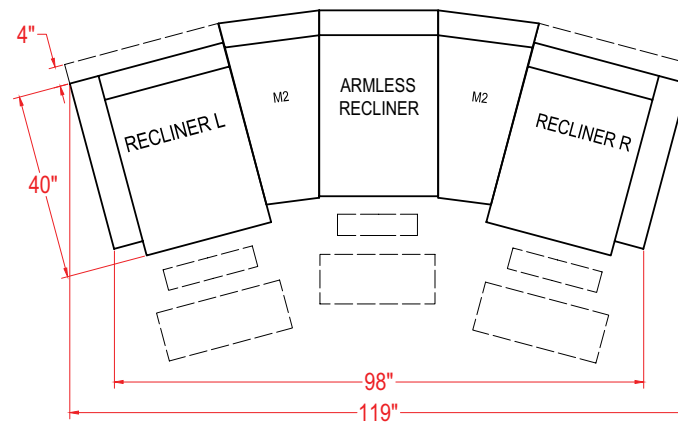

UNITY SECTIONAL

Smooth clean lines in the seat and arms while double shirred lines in the pillow backs define this reclining sectional. The chaise lounge features our exclusive Performa Weave® cushioning matrix for a cooler, more durable seating experience. With over 700 fabric and leather options and nine pieces to configure your space, options are seemingly never-ending.

Scan with your smart device's camera to learn more!

The Unity features a zipper in the upper and lower back for access to the premium cushioning fibers, allowing you to add more for a firmer comfort or take some out for a plusher feel.

Innovative seat cushion technology, called Performa Weave®, is cooler, more durable and comfortable than standard foam.

Outside recliners come with metallic pewter buttons with built-in USB charger.

Our patented bracketing system prevents the units from being shifted and separating apart.

All measurements are approximate.

- Recliner (Left Arm) - M730R4L / M730C4L*
- Power Recliner (Left Arm) - M730RP4L / M730CP4L*
- Recliner (Right Arm) - M730R4R / M730C4R*
- Power Recliner (Right Arm) - M730RP4R / M730CP4R*

UNIT	SEAT
H: 40 1/2"	H: 19"
W: 32 1/2"	W: 22"
D: 38"	D: 22"

- Armless Chair - M730RA / M730CA*
- Armless Recliner - M730R4A / M730C4A*
- Power Armless Recliner - M730RP4A / M730CP4A*

UNIT	SEAT
H: 40 1/2"	H: 19"
W: 24"	W: 23"
D: 38"	D: 22"

- Corner Wedge - M730RW / M730CW*

UNIT	SEAT
H: 40 1/2"	H: 19"
W: 62 1/2"	W: 23"
D: 38"	D: 22"

- Straight Console - M1RC / M1CC*

UNIT
H: 35"
W: 13 1/2"
D: 35 1/2"

- Wedged Console - M2RC / M2CC*

UNIT
H: 35"
W: 20 1/2"
D: 36"

* Leather option