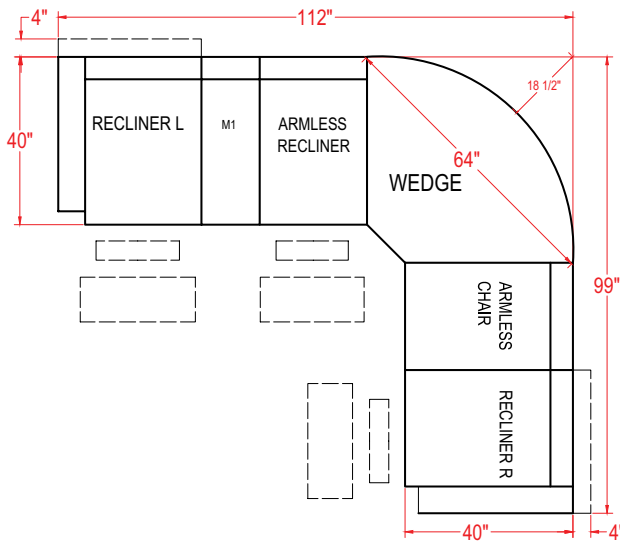

UNITY SECTIONAL

Smooth clean lines in the seat and arms while double shirred lines in the pillow backs define this reclining sectional. The chaise lounge features our exclusive Performa Weave® cushioning matrix for a cooler, more durable seating experience. With over 700 fabric and leather options and nine pieces to configure your space, options are seemingly never-ending.

Scan with your smart device's camera to learn more!

The Unity features a zipper in the upper and lower back for access to the premium cushioning fibers, allowing you to add more for a firmer comfort or take some out for a plusher feel.

Innovative seat cushion technology, called Performa Weave®, is cooler, more durable and comfortable than standard foam.

Outside recliners come with metallic pewter buttons with built-in USB charger.

Our patented bracketing system prevents the units from being shifted and separating apart.

All measurements are approximate.

- Recliner (Left Arm) - M730R4L / M730C4L*
- Power Recliner (Left Arm) - M730RP4L / M730CP4L*
- Recliner (Right Arm) - M730R4R / M730C4R*
- Power Recliner (Right Arm) - M730RP4R / M730CP4R*

UNIT	SEAT
H: 40 1/2"	H: 19"
W: 32 1/2"	W: 22"
D: 38"	D: 22"

- Armless Chair - M730RA / M730CA*
- Armless Recliner - M730R4A / M730C4A*
- Power Armless Recliner - M730RP4A / M730CP4A*

UNIT	SEAT
H: 40 1/2"	H: 19"
W: 24"	W: 23"
D: 38"	D: 22"

- Corner Wedge - M730RW / M730CW*

UNIT	SEAT
H: 40 1/2"	H: 19"
W: 62 1/2"	W: 23"
D: 38"	D: 22"

- Straight Console - M1RC / M1CC*

UNIT
H: 35"
W: 13 1/2"
D: 35 1/2"

- Wedged Console - M2RC / M2CC*

UNIT
H: 35"
W: 20 1/2"
D: 36"

* Leather option