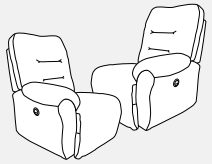

UNITY SECTIONAL

Smooth clean lines in the seat and arms while double shirred lines in the pillow backs define this reclining sectional. The chaise lounge features our exclusive Performa Weave® cushioning matrix for a cooler, more durable seating experience. With over 700 fabric and leather options and nine pieces to configure your space, options are seemingly never-ending.

Scan with your smart device's camera to learn more!

The Unity features a zipper in the upper and lower back for access to the premium cushioning fibers, allowing you to add more for a firmer comfort or take some out for a plusher feel.

Innovative seat cushion technology, called Performa Weave®, is cooler, more durable and comfortable than standard foam.

Outside recliners come with metallic pewter buttons with built-in USB charger.

Our patented bracketing system prevents the units from being shifted and separating apart.

All measurements are approximate.

- Recliner (Left Arm) - M730R4L / M730C4L*
- Power Recliner (Left Arm) - M730RP4L / M730CP4L*
- Recliner (Right Arm) - M730R4R / M730C4R*
- Power Recliner (Right Arm) - M730RP4R / M730CP4R*

UNIT	SEAT
H: 40 1/2"	H: 19"
W: 32 1/2"	W: 22"
D: 38"	D: 22"

- Armless Chair - M730RA / M730CA*
- Armless Recliner - M730R4A / M730C4A*
- Power Armless Recliner - M730RP4A / M730CP4A*

UNIT	SEAT
H: 40 1/2"	H: 19"
W: 24"	W: 23"
D: 38"	D: 22"

- Corner Wedge - M730RW / M730CW*

UNIT	SEAT
H: 40 1/2"	H: 19"
W: 62 1/2"	W: 23"
D: 38"	D: 22"

- Straight Console - M1RC / M1CC*

UNIT
H: 35"
W: 13 1/2"
D: 35 1/2"

- Wedged Console - M2RC / M2CC*

UNIT
H: 35"
W: 20 1/2"
D: 36"

* Leather option