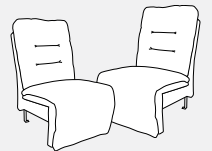

Scan with your smart device's camera to learn more!

The Unity features a zipper in the upper and lower back for access to the premium cushioning fibers, allowing you to add more for a firmer comfort or take some out for a plusher feel.

Innovative seat cushion technology, called Performa Weave®, is cooler, more durable and comfortable than standard foam.

Outside recliners come with metallic pewter buttons with built-in USB charger.

Our patented bracketing system prevents the units from being shifted and separating apart.

All measurements are approximate.

- Recliner (Left Arm) - M730R4L / M730C4L\*
- Power Recliner (Left Arm) - M730RP4L / M730CP4L\*
- Recliner (Right Arm) - M730R4R / M730C4R\*
- Power Recliner (Right Arm) - M730RP4R / M730CP4R\*

UNIT	SEAT
H: 40 1/2"	H: 19"
W: 32 1/2"	W: 22"
D: 38"	D: 22"

- Armless Chair - M730RA / M730CA\*
- Armless Recliner - M730R4A / M730C4A\*
- Power Armless Recliner - M730RP4A / M730CP4A\*

UNIT	SEAT
H: 40 1/2"	H: 19"
W: 24"	W: 23"
D: 38"	D: 22"