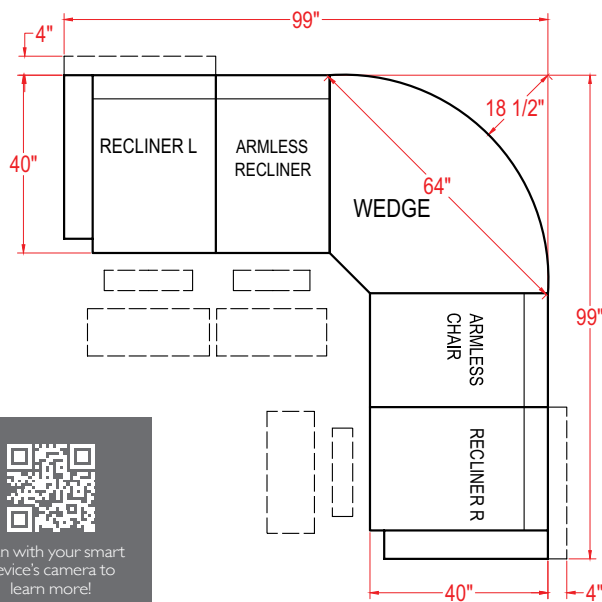

UNITY SECTIONAL

Smooth clean lines in the seat and arms while double shirred lines in the pillow backs define this reclining sectional. The chaise lounge features our exclusive Performa Weave® cushioning matrix for a cooler, more durable seating experience. With over 700 fabric and leather options and nine pieces to configure your space, options are seemingly never-ending.

Scan with your smart device's camera to learn more!

The Unity features a zipper in the upper and lower back for access to the premium cushioning fibers, allowing you to add more for a firmer comfort or take some out for a plusher feel.

Innovative seat cushion technology, called Performa Weave®, is cooler, more durable and comfortable than standard foam.

Outside recliners come with metallic pewter buttons with built-in USB charger.

Our patented bracketing system prevents the units from being shifted and separating apart.

All measurements are approximate.

- Recliner (Left Arm) - M730R4L / M730C4L*
- Power Recliner (Left Arm) - M730RP4L / M730CP4L*
- Recliner (Right Arm) - M730R4R / M730C4R*
- Power Recliner (Right Arm) - M730RP4R / M730CP4R*

UNIT	SEAT
H: 40 1/2"	H: 19"
W: 32 1/2"	W: 22"
D: 38"	D: 22"

- Armless Chair - M730RA / M730CA*
- Armless Recliner - M730R4A / M730C4A*
- Power Armless Recliner - M730RP4A / M730CP4A*

UNIT	SEAT
H: 40 1/2"	H: 19"
W: 24"	W: 23"
D: 38"	D: 22"

- Corner Wedge - M730RW / M730CW*

UNIT	SEAT
H: 40 1/2"	H: 19"
W: 62 1/2"	W: 23"
D: 38"	D: 22"

- Straight Console - M1RC / M1CC*

UNIT
H: 35"
W: 13 1/2"
D: 35 1/2"

- Wedged Console - M2RC / M2CC*

UNIT
H: 35"
W: 20 1/2"
D: 36"

* Leather option